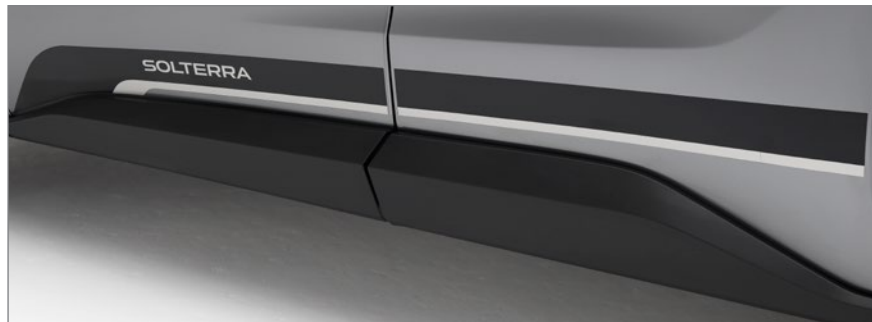

Exterior Graphics – Side

Add a stylish touch to your Solterra with graphics for the lower door panels. The Exterior Graphics Kit is constructed of a durable black PVC film and features a silver Solterra logo.

J121SE1000