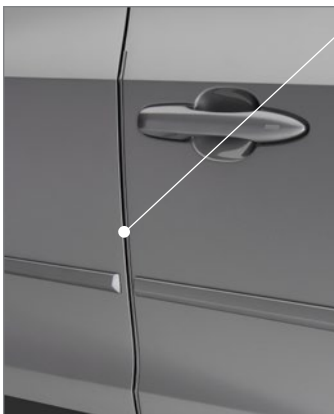

Door Edge Guards

Help protect your door edges from dings and chips with custom-fit, body color-matched, stainless steel Door Edge Guards. They help preserve the appearance of your Subaru while seamlessly blending into the door design.

- **PS9364223126 (Astro Black Mica)**
- **PS9364223100 (Cosmic White Pearl)**
- **PS9364223103 (Elemental Red Pearl)**
- **PS9364223120 (Harbor Mist Gray Pearl)**
- **PS9364223128 (Midnight Tide Mica)**
- **PS9364223111 (Smoked Carbon)**