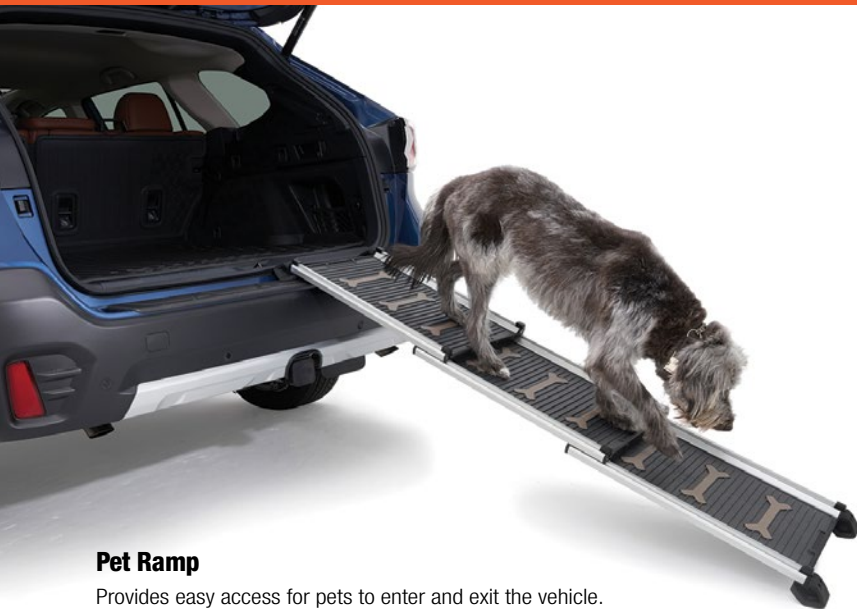

E101EAJ501

When not in use, folds flat on cargo floor or under cargo tray.

Pet Ramp

Provides easy access for pets to enter and exit the vehicle. Aluminum and plastic construction with rubberized feet to avoid shifting when in use.

- ✦ *Especially suited for senior dogs and those with mobility issues.*
- ✦ *Non-slip ramp and high-grip ridged surface for safer footing in most weather conditions.*
- ✦ *Lightweight, telescoping design folds with ease to store when not in use.*
- ✦ *Supports pets up to 220 lbs.*