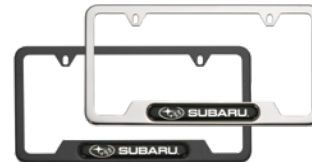

Genuine Subaru License Plate Frames are manufactured from superior quality 304-stainless steel that will not rust or corrode and feature a 2-hole design. Kits include matching hardware fastener caps for a seamless appearance.

License Plate Frames – Adventure Seeker

You pick the adventure and your Subaru will get you there. Adventure Seeker frames are made for the explorer. Feature a 1/2" frame width around the top and sides and 1-1/8" width bottom.

SOA342L163 (Matte Black)
SOA342L164 (Stainless Steel)

License Plate Frames – Slim Line

Feature a 1/2" frame width around all four sides.

SOA342L104 (Stainless Steel)
SOA342L105 (Matte Black)

License Plate Frames – Slim Line (Subaru)

Frames display the Subaru logo and feature a 1/2" frame width around all four sides.

SOA342L152 (Stainless Steel)
SOA342L153 (Matte Black)

License Plate Frames (Subaru)

Frames display the Subaru logo in UV-resistant polyurethane coating and feature a 1/2" frame width around the top and sides and 1-1/8" width bottom.

SOA342L127 (Stainless Steel)
SOA342L167 (Matte Black)

Key Chain – Carbon Fiber

Carbon fiber composite and stainless steel key chain with leather strap and universal split ring.

SOA342L155

Key Chain – Stainless Steel

Made from 1/8-inch thick 304-stainless steel, with a brushed finish and permanent black laser-etched graphics.

SOA342L162