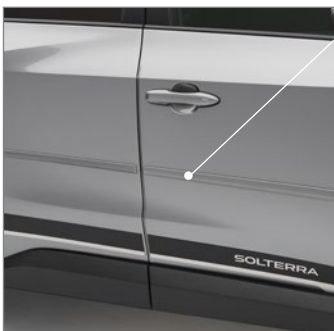

Body Side Molding

Attractive, color-matched moldings coordinate with the styling of the vehicle while helping to protect doors from unsightly dings.

- **PS9384219002 (Astro Black Mica)**
- **PS9384219035 (Cosmic White Pearl)**
- **PS9384219013 (Elemental Red Pearl)**
- **PS9384219039 (Harbor Mist Gray Pearl)**
- **PS9384219008 (Midnight Tide Mica)**
- **PS9384219037 (Smoked Carbon)**